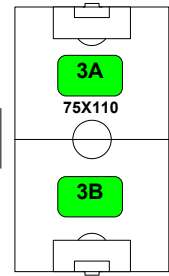

From: Toll Road/  
Us 31 Bypass

Nimtz Parkway

North  
Parking

North  
Entrance

**Irish**  
Two Clubs, One Family,  
Committed to Excellence.  
NORTHERN INDIANA  
FUTBOL ACADEMY

Logo: JUNIOR IRISH EST. 1977