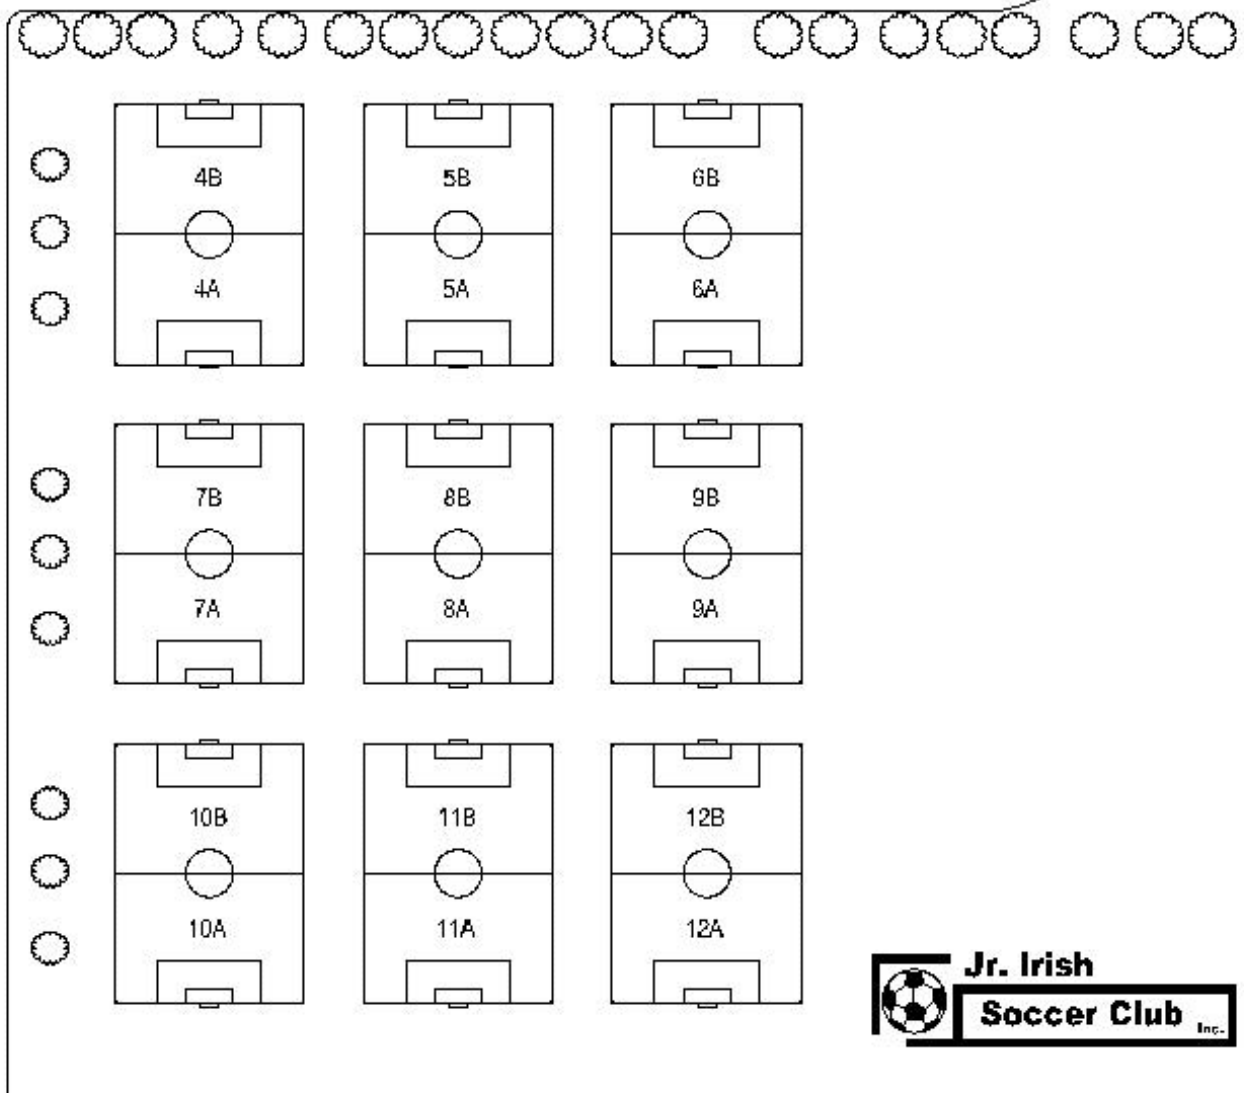

SIGN AND LANDSCAPING

NIMTZ PARKWAY

MOREAU COURT

PARKING

JR. IRISH SOCCER COMPLEX